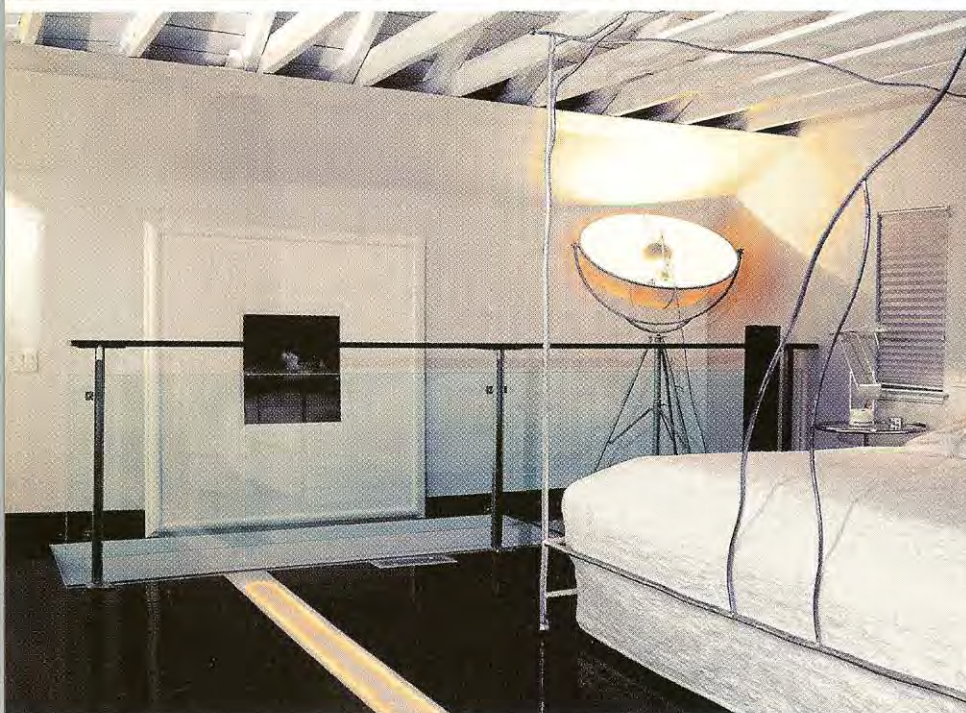

## Home on the Range

ColePrévost translates the Great Plains into a northern Virginia master suite

RESIDENTIAL CLIENTS OFTEN bring ideas to the table, but rarely does anyone suggest Montana's big sky as the driving metaphor for a suburban house straight out of "Hansel and Gretel." Nonetheless, such was the request made by the owner of a house in Alexandria, Virginia. Though the 405-square-foot second-floor master suite wasn't exactly prairie-scale, architect Robert Cole and interior designer Sophie Prévost took the client's request to heart. Keeping the space wide open—using light for definition—ColePrévost of Washington, D.C., stripped out walls, removed a drywall ceiling to expose roof timbers, and installed a dark-stained Masonite floor. Running through it, a Lumasite strip covering a channel filled with rope lighting marks the spot where a wall once stood.

The bathroom is raised on a 6-inch-high tiled plinth to hide the pipes. On two sides of the shower, Lumasite panels backlit with fluorescents keep the water in. The only things separating the shower, tub, sink, and toilet from the bedroom are two full-height panels of acid-etched glass that glow when a dimmer switch in the bedroom turns on a row of ceiling lights. The bathroom isn't as exposed as it might seem, however. With the Lumasite illuminated, the shower enclosure becomes virtually opaque. From the bed, one can make out only the vaguest outlines of a figure.

—Anne Guiney

*Left, from top: Etched-glass panels separate the bathroom from the bedroom. Lumasite covers the floor channel's rope lighting; the floor lamp is by Mariano Fortuny.*

*Right: A granite shelf runs the bathroom's length.*